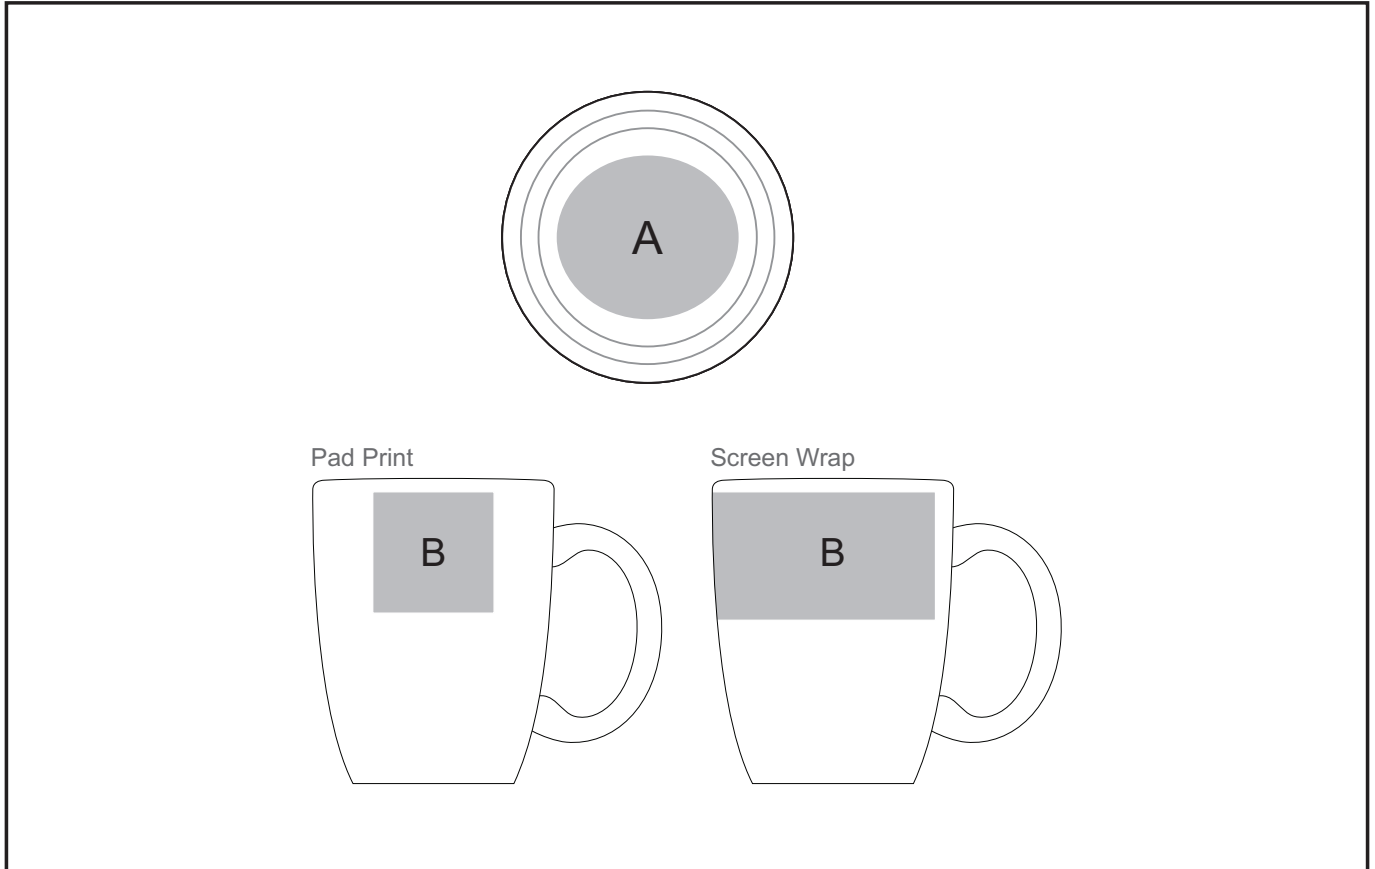

DR-AL-188-B

Seattle Coffee Mug & Lid

Need to know:

- Includes 1-Colour, 1-Position Pad Print on Lid **OR** 1 Colour, 1 Position Pad Print on Mug (setup fee applies)
- **Cannot brand higher than 30mm for Pad, due to curve of mug**

Branding Options:

Position A

1. Pad Print (PC) - 4 colours
Size: 50mm wide x 45mm high

Position B

1. Pad Print (PC) - 4 colours
Size: 30mm wide x 30mm high
2. Screen Wrap (SW) - 1 colour
Size: 140mm wide x 35mm high